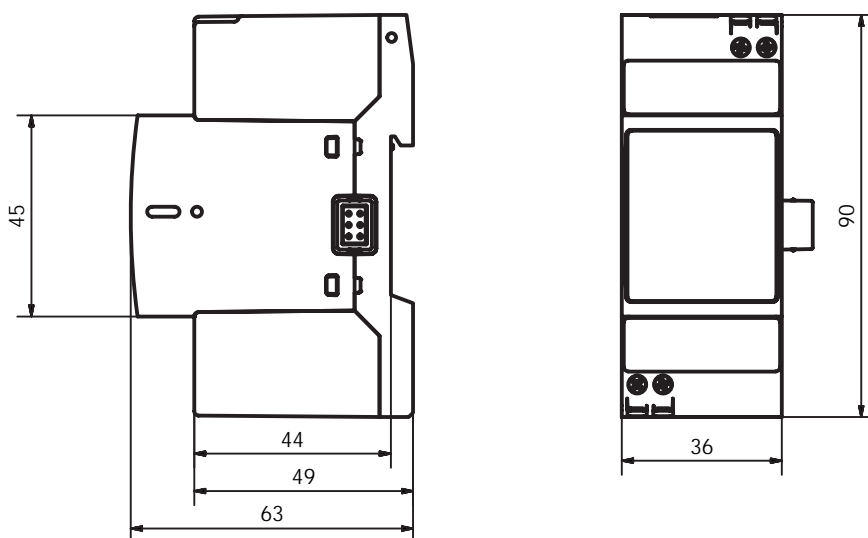

- Remote access by Internet when a wired connection is not available
- Plug'n play configuration
- Reliable operation
- SMS alerting
- SMS commands

Structure

Element	Component	Function
A	Power supply	Power supply connection block (IN, bottom/OUT, top) (Min./Max. screws tightening torque: 0.4 Nm / 0.8 Nm)
B	USB connector	Connecting dongle modem
C	Local bus port	Connecting to the VMU-C/VMU-Y main module
D	Power information LED	LED (green), 2 status Steady off, power OFF Steady on, power ON

Note: USB CONNECTION is active if the Dongle is connected AND the VMU-C is connected to the VMU-D AND the power supply is connected AND no USB peripheral connected to VMU-C's USB port

Features

General

Dimensions	2-DIN
Weight	< 600 g (packaging included)
Mean time to failure	MTTF/MTBF: 26 years Test conditions: gf (ground, fixed), 50 °C Standard: MIL-HDBK-217F