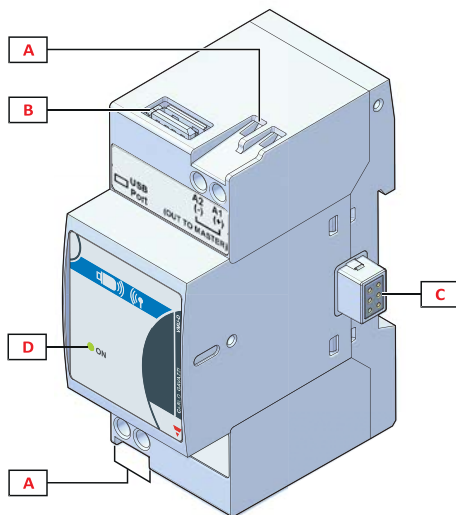

VMU-D accessory module

Description

VMU-D is a VMU-C EM accessory module, that provides compatible Carlo Gavazzi devices with a reliable and cost effective way to connect to Internet by using mobile networks via dongle modem.

- Remote access by Internet when a wired connection is not available
- Plug'n play configuration
- Reliable operation
- SMS alerting
- SMS commands

Structure

Element	Component	Function
A	Power supply	Power supply connection block (IN, bottom/OUT, top) (Min./Max. screws tightening torque: 0.4 Nm / 0.8 Nm)
B	USB connector	Connecting dongle modem
C	Local bus port	Connecting to the VMU-C/VMU-Y main module
D	Power information LED	LED (green), 2 status Steady off, power OFF Steady on, power ON

Note: USB CONNECTION is active if the Dongle is connected AND the VMU-C is connected to the VMU-D AND the power supply is connected AND no USB peripheral connected to VMU-C's USB port

Features

General

Dimensions	2-DIN
Weight	< 600 g (packaging included)
Mean time to failure	MTTF/MTBF: 26 years Test conditions: gf (ground, fixed), 50 °C Standard: MIL-HDBK-217F